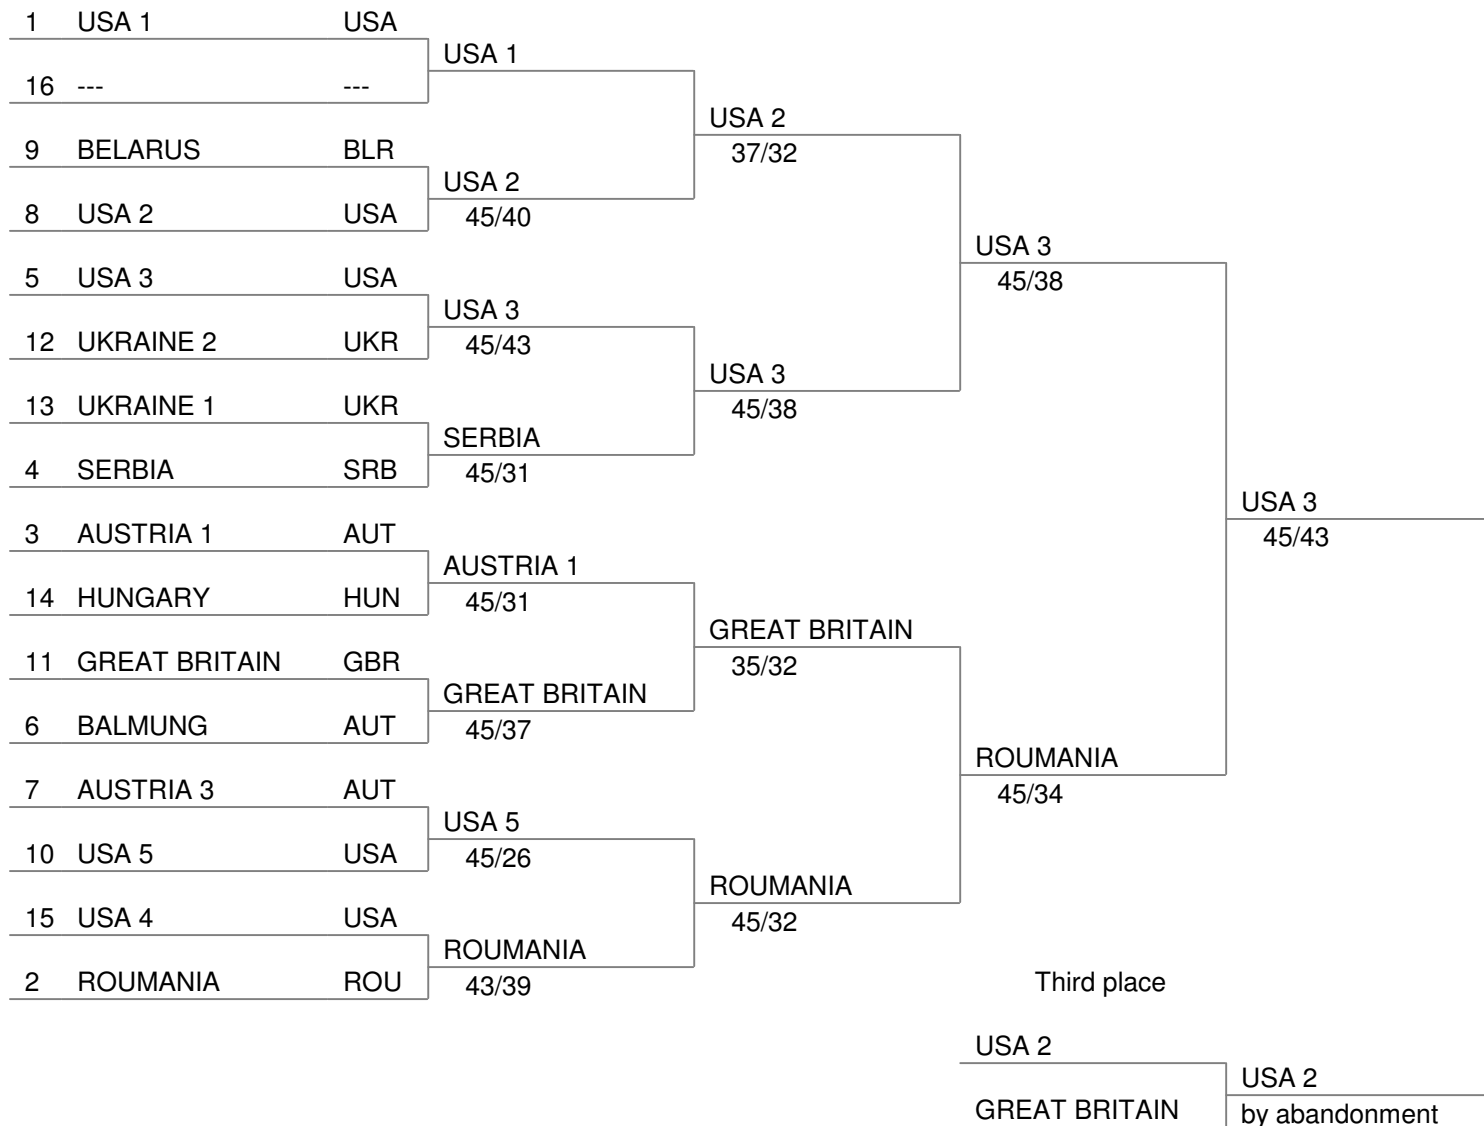

European Cadets Circuit
Women's Epee Teams
KAC Klagenfurt AUT
26 October 2013

Tableau de 16

Tableau de 8

Semi-finals

Final

European Cadets Circuit
Women's Epee Teams
KAC Klagenfurt AUT
26 October 2013

Overall ranking (ordered by ranking - 15 teams)

rank	name	nat.
1	USA 3	USA
2	ROUMANIA	ROU
3	USA 2	USA
4	GREAT BRITAIN	GBR
5	USA 1	USA
6	USA 5	USA
7	SERBIA	SRB
8	AUSTRIA 1	AUT
9	BELARUS	BLR
10	AUSTRIA 3	AUT
10	BALMUNG	AUT
10	HUNGARY	HUN
10	UKRAINE 1	UKR
10	UKRAINE 2	UKR
10	USA 4	USA